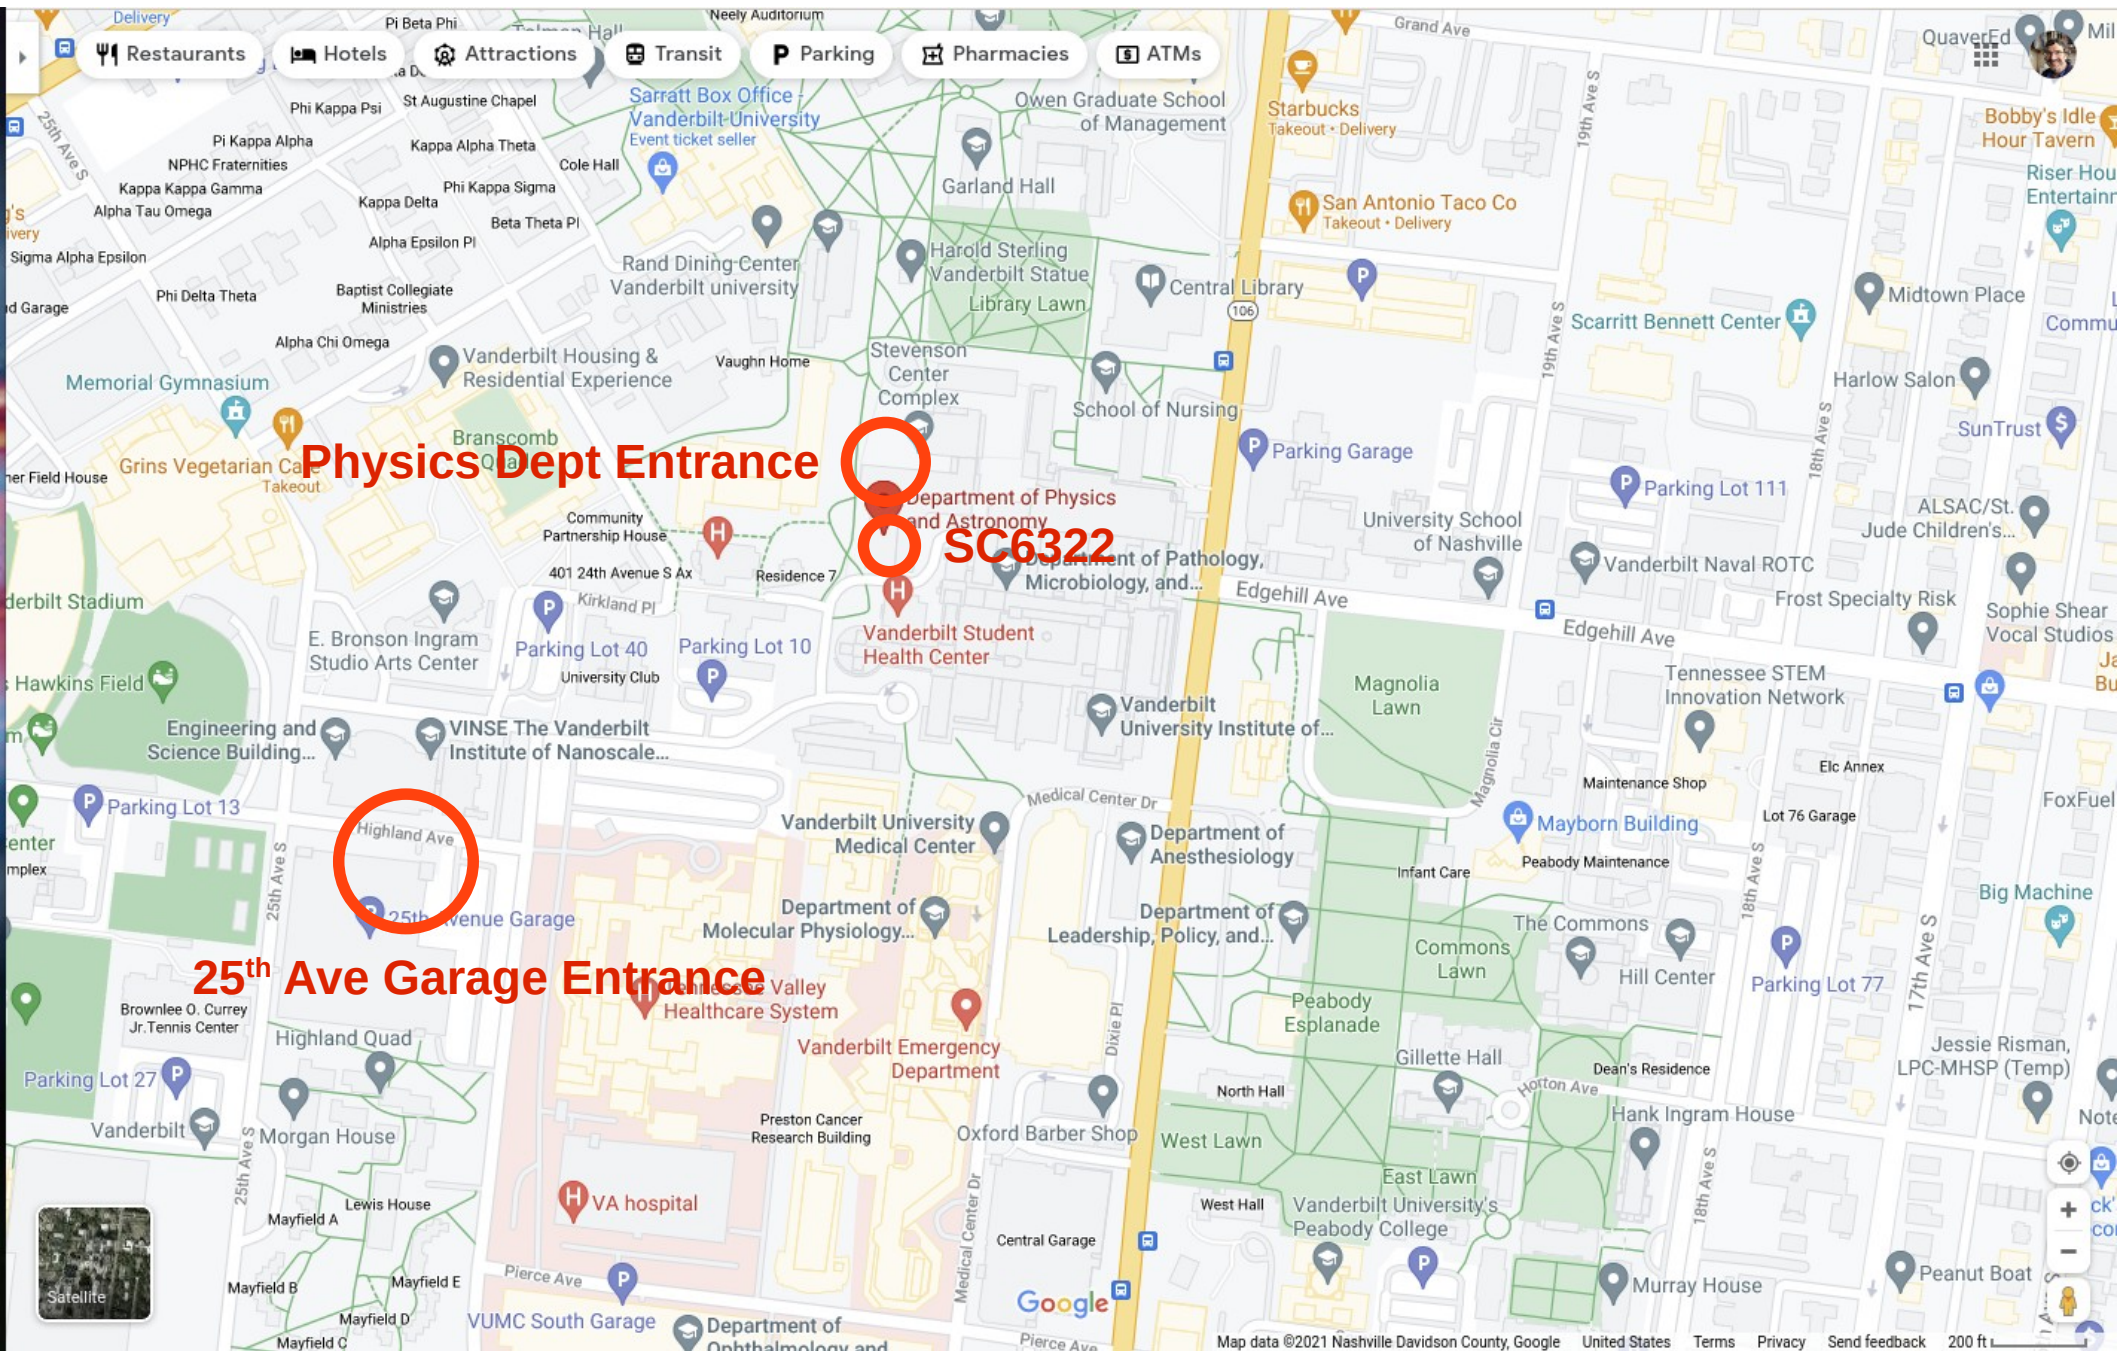

Google Maps search:  
Physics and Astronomy,  
Vanderbilt University,  
Nashville, TN

Physics Dept Entrance

SC6322

25th Ave Garage Entrance

**Physics Dept Entrance**

**SC6322**