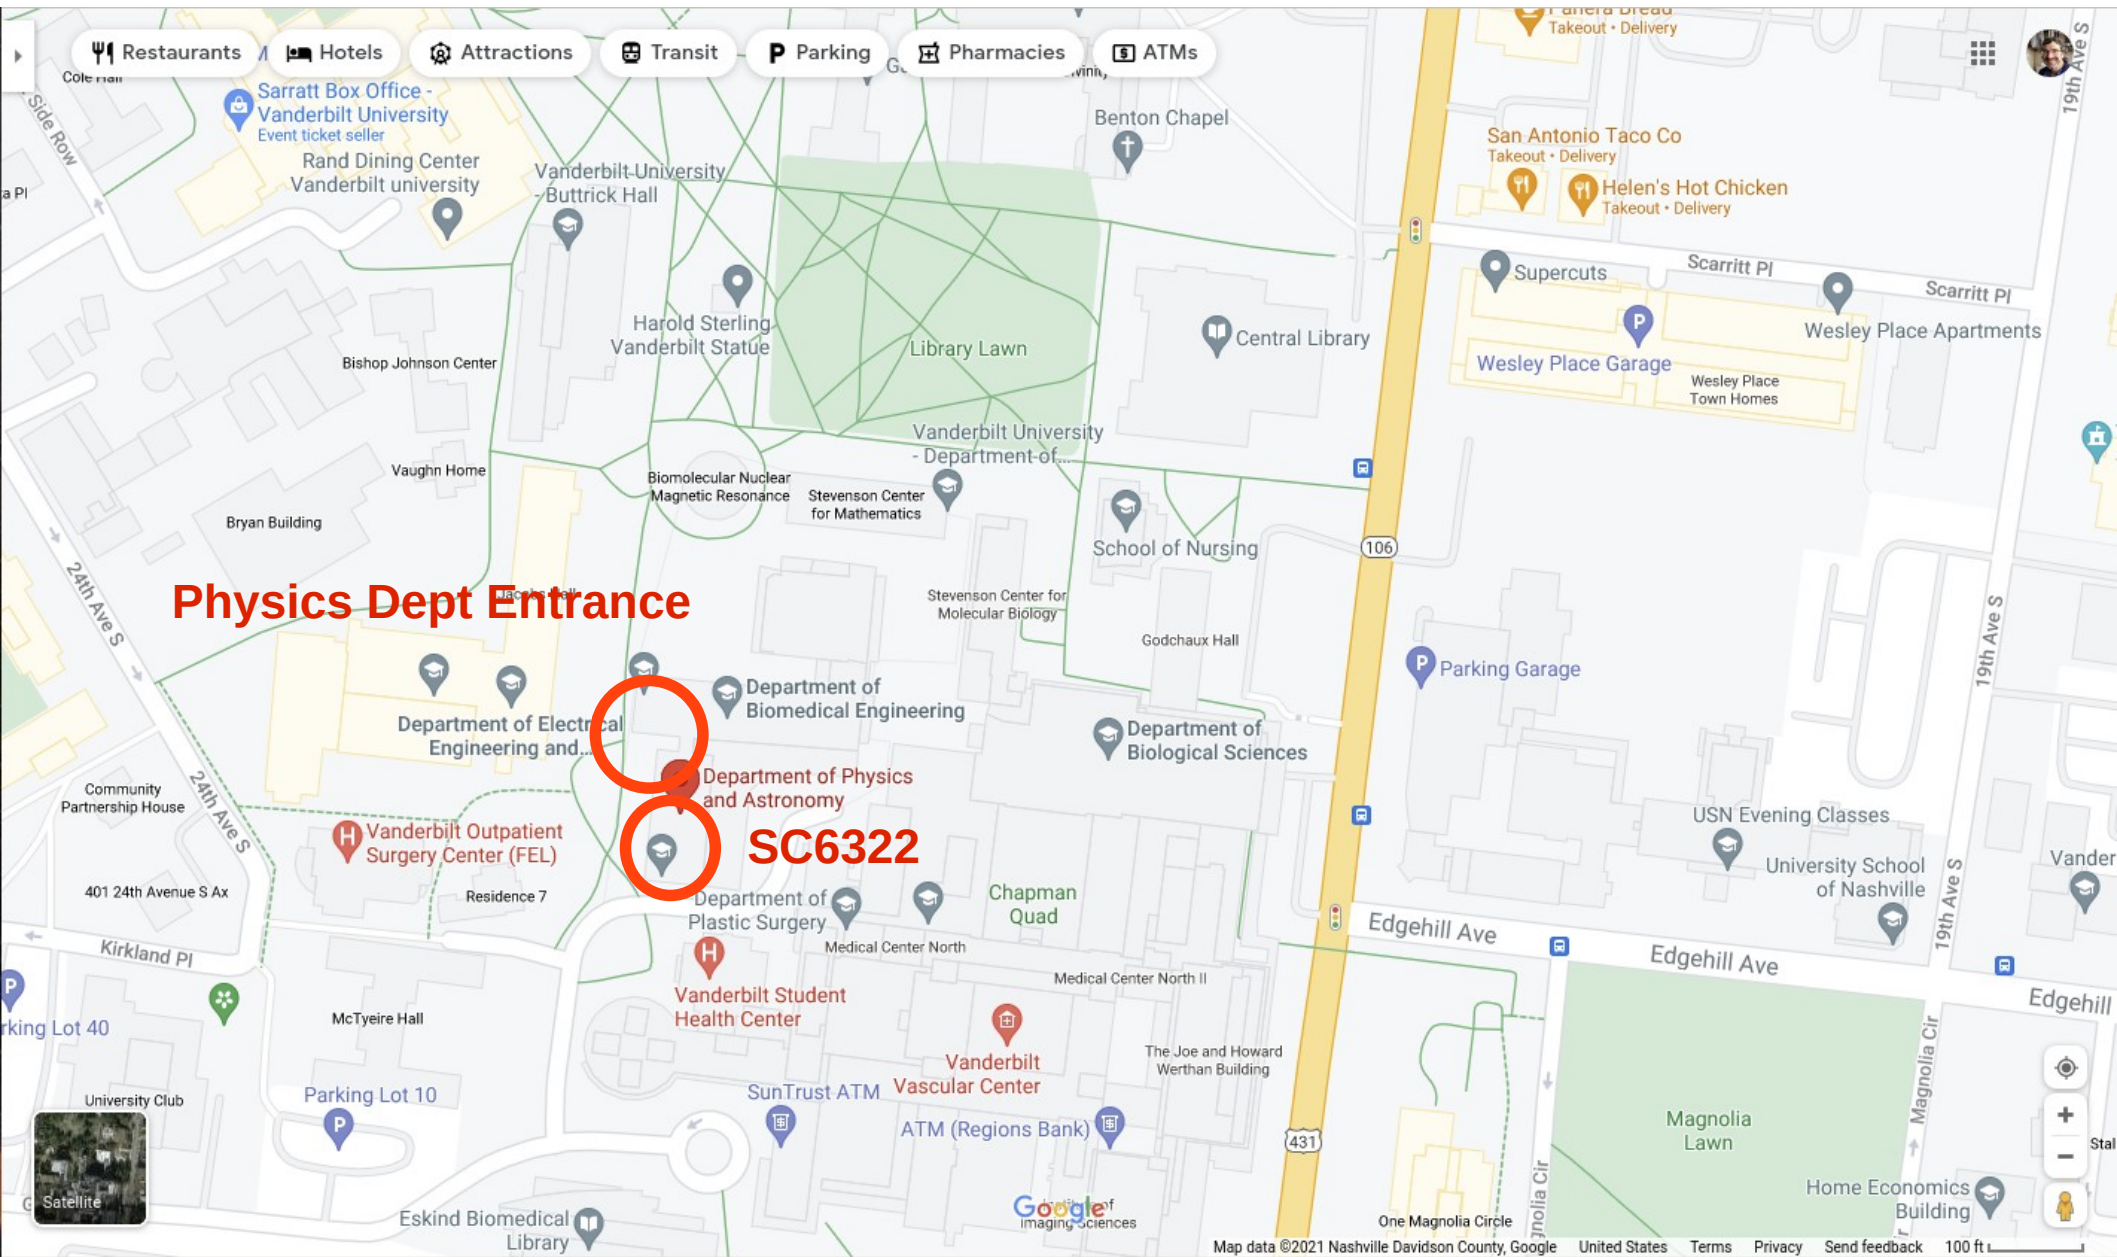

Google Maps search:  
Physics and Astronomy,  
Vanderbilt University,  
Nashville, TN

Physics Dept Entrance

SC6322

25th Ave Garage Entrance

**Physics Dept Entrance**

**SC6322**